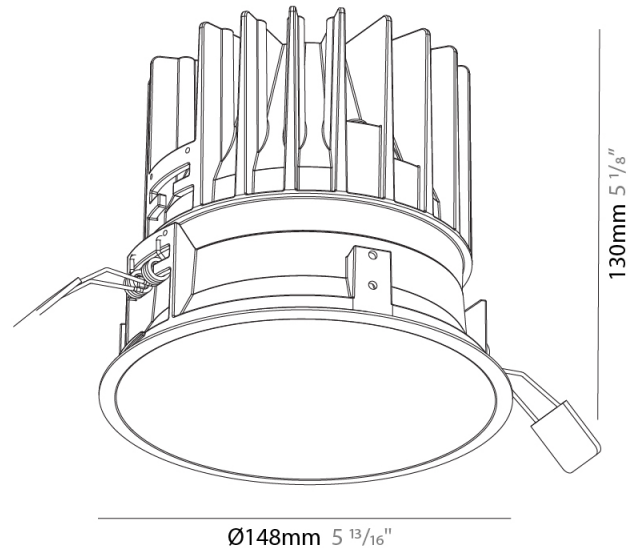

PROJECT
TYPE
SPECIFIER
QUANTITY
DATE

INVADER STANDARD RECESSED

A37946- : A37946-30K-12-40

base number

1. To build a product code in our configurator select the specify button on the base model # product page
2. To build a manual product code on this datasheet choose from the options listed below in blue font and add the suffix to the base model #

GENERAL

Series: Invader Standard
Partner: Prolicht
Division: Architectural
Installation: Recessed
Product Type: Downlight
Mounting Location: Ceiling
Light Distribution: Downlight

PHYSICAL

Shape: Round
Diameter (mm): 148
Diameter (in): 5 ¹³/₁₆
Height (mm): 130
Height (in): 5 ¹/₈
Min. Recessing Depth (mm): 140mm
Fixture Material: Aluminum Die Cast
Cut-out Measurements: 142mm / 5 9/16"

ELECTRICAL

Lamp Type: LED (Zhaga Standard)
Input Wattage (W): 28.6
Total Output Wattage (W): 26
Dimming: Tri-Mode (Non-Dimming and Phase Dimming (120Vac only) and 0-10V Dimming)
Driver Included: No
Housing: Housing to be ordered seperately
Input Voltage (V): 120 - 277
Constant Current (MA): 700mA

LED

Number of LEDs: 1
Color Temperature (°K): 3000
Max. Delivered Lumen (lm): 2270
CRI: >90 CRI
Lamp Life (hrs): 50000

OPTICAL

Reflector°: 40

RATINGS AND CERTIFICATIONS

Certified By: Certified for North American Standards
IP rating: IP20