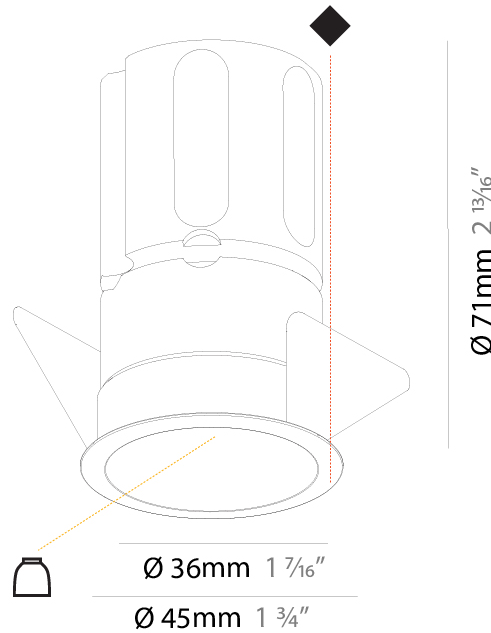

GENERAL

Series: Invader Standard
Partner: Prolicht
Division: Architectural
Installation: Recessed
Product Type: Downlight
Mounting Location: Ceiling
Light Distribution: Downlight

PHYSICAL

Aperture Sizes - Downlights: 1"
Shape: Round
Diameter (mm): 45
Diameter (in): 1 3/4
Height (mm): 71
Height (in): 2 13/16
Ceiling Thickness (mm): 10 / 12.5 / 15
Ceiling Thickness (in): 3/8 or 1/2 or 9/16
Min. Recessing Depth (mm): 150
Min. Recessing Depth (in): 5 7/8
Weight (kg): 0.102
Weight (lbs): 0.23
Fixture Finish: SSR / BKV / CWI / CRY / HAB / UFT / ITA / RUA / FTG / MYG / LOD / PUS / FRO / FUP / KIA / POP / BLS / SPG / MEY / GOH / CHC / COM / ABZ / JAG / OBR / MOS / ROR
Fixture Material: Aluminum
Cut-out Measurements: Dia: 41mm / 1 5/8"

ELECTRICAL

Lamp Type: LED (Zhaga Standard)
Input Wattage (W): 6.8
Total Output Wattage (W): 6.2
Dimming: Non-Dimmable
Driver Included: No
Driver Location: Remote
Driver Type: Constant Current - 120 / 277Vac
Driver Class: Class 2
Input Voltage (V): 120 - 277
Constant Current (MA): 250
Upon Request: 0-10Vdc dimming / Phase dimming 120Vac

LED

Number of LEDs: 1
Color Temperature (°K): 2700 / 3000 / 3500 / 4000
Max. Delivered Lumen (lm): 618 / 646 / 674 / 683
Nominal Lumen (lm): 731 / 762 / 801 / 817
CRI: >90 CRI
Lamp Life (hrs): 50000

OPTICAL

Beam Angle: 48 / 56

RATINGS AND CERTIFICATIONS

Certified By: Certified for North American Standards
IP rating: IP20