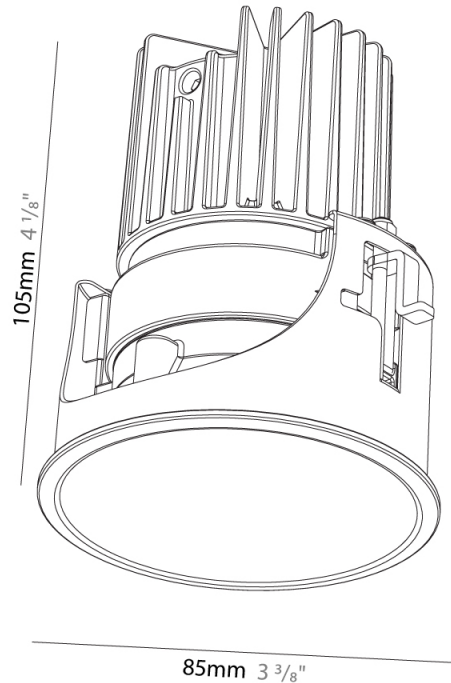

GENERAL

Series: Invader Standard
Partner: Prolicht
Division: Architectural
Installation: Recessed
Product Type: Downlight
Mounting Location: Ceiling
Light Distribution: Downlight

PHYSICAL

Aperture Sizes - Downlights: 3"
Shape: Round
Diameter (mm): 85
Diameter (in): 3 3/8
Height (mm): 105
Height (in): 4 1/8
Ceiling Thickness (mm): 5 - 30
Ceiling Thickness (in): 1/16 - 1 3/16
Min. Recessing Depth (mm): 110
Min. Recessing Depth (in): 4 5/16
Weight (kg): 0.319
Weight (lbs): 0.7
Fixture Finish: SSR / BKV / CWI / CRY / HAB / UFT / ITA / RUA / FTG / MYG / LOD / PUS / FRO / FUP / KIA / POP / BLS / SPG / MEY / GOH / CHC / COM / ABZ / JAG / OBR / MOS / ROR
Fixture Material: Aluminum Die Cast
Cut-out Measurements: D = 80mm / 3 1/8"

ELECTRICAL

Lamp Type: LED (Zhaga Standard)
Total Output Wattage (W): 15
Dimming: Dali Dimming
Driver Included: No
Driver Location: Recessed Housing
Housing: See components
Input Voltage (V): 120
Constant Current (MA): 350

LED

Number of LEDs: 1
Color Temperature (°K): Warm Dim
Max. Delivered Lumen (lm): 760
Nominal Lumen (lm): 1140
CRI: >90 CRI
Lamp Life (hrs): 50000

OPTICAL

Reflector: 20 / 40 / 60

RATINGS AND CERTIFICATIONS

Certified By: Certified for North American Standards
IP rating: IP20