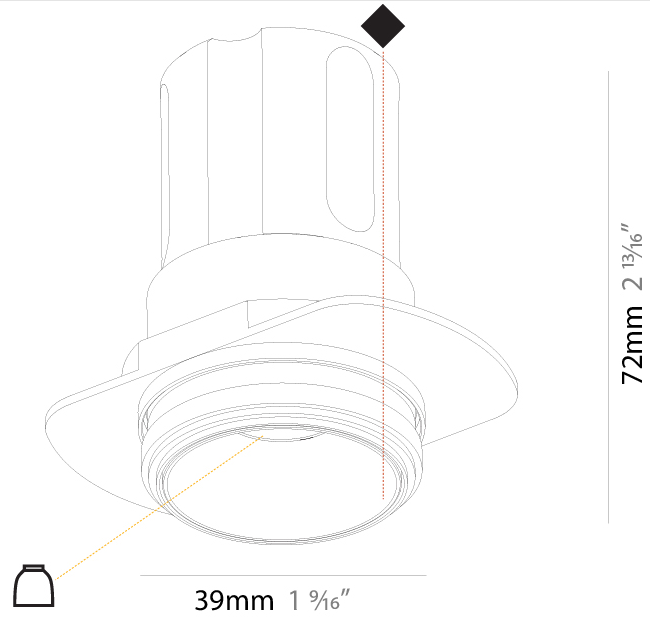

PHYSICAL

Aperture Sizes - Downlights: 1"
Shape: Round
Diameter (mm): 39
Diameter (in): 1 ⁹/₁₆
Height (mm): 72
Height (in): 2 ¹³/₁₆
Ceiling Thickness (mm): 10 / 12 / 15
Ceiling Thickness (in): 3/8 or 1/2 or 9/16
Min. Recessing Depth (mm): 150
Min. Recessing Depth (in): 5 ⁷/₈
Weight (kg): 0.129
Weight (lbs): 0.28
Fixture Finish: SSR / BKV / CWI / CRY / HAB / UFT / ITA / RUA / FTG / MYG / LOD / PUS / FRO / FUP / KIA / POP / BLS / SPG / MEY / GOH / CHC / COM / ABZ / JAG / OBR / MOS / ROR
Fixture Material: Aluminum
Cut-out Measurements: 45mm / 1 3/4"
Upon Request: Unique Sizes Unique Ceiling Thickness

ELECTRICAL

Lamp Type: LED (Zhaga Standard)
Input Wattage (W): 7.7
Total Output Wattage (W): 6.8
Dimming: Tri-Mode (Non-Dimming and Phase Dimming (120Vac only) and 0-10V Dimming)
Driver Included: No
Driver Location: Remote
Driver Type: Constant Current - 120 / 277Vac
Input Voltage (V): 120 - 277
Constant Current (MA): 250

LED

Number of LEDs: 1
Color Temperature (°K): 2700 / 3000 / 3500 / 4000
Max. Delivered Lumen (lm): 660 / 690 / 725 / 740
Nominal Lumen (lm): 734 / 762 / 801 / 817
CRI: >90 CRI
Lamp Life (hrs): 50000
Upon Request: RGB-W Tunable White Special Color Temperature

OPTICAL

Reflector: 33 / 47 / 65
Upon Request: Special Beam Angles

RATINGS AND CERTIFICATIONS

Certified By: Certified for North American Standards
IP rating: IP20