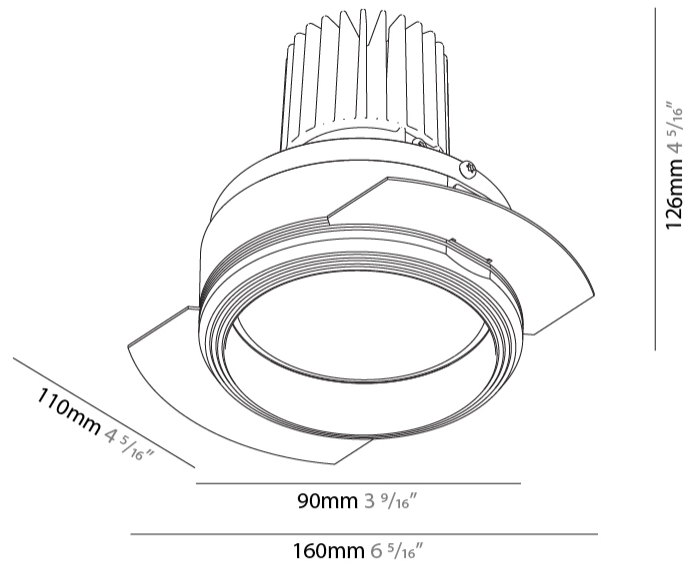

PHYSICAL

Aperture Sizes - Downlights: 3"
Shape: Round
Diameter (mm): 90
Diameter (in): 3 9/16
Height (mm): 126
Height (in): 4 5/16
Ceiling Thickness (mm): 10 / 12.5 / 15
Ceiling Thickness (in): 3/8 or 1/2 or 9/16
Min. Recessing Depth (mm): 115
Min. Recessing Depth (in): 4 1/2
Weight (kg): 0.65
Weight (lbs): 1.43
Fixture Finish: SSR / BKV / CWI / CRY / HAB / UFT / ITA / RUA / FTG / MYG / LOD / PUS / FRO / FUP / KIA / POP / BLS / SPG / MEY / GOH / CHC / COM / ABZ / JAG / OBR / MOS / ROR
Fixture Material: Aluminum
Cut-out Measurements: 115mm / 4 1/2"
Upon Request: Unique Sizes Unique Ceiling Thickness

ELECTRICAL

Lamp Type: LED (Zhaga Standard)
Input Wattage (W): 16.5
Total Output Wattage (W): 14.7
Dimming: Dali Dimming
Driver Included: No
Driver Location: Recessed Housing
Driver Type: Constant Current - 120Vac
Driver Class: Class 2
Housing: See components
Input Voltage (V): 120
Constant Current (MA): 350

LED

Number of LEDs: 1
Color Temperature (°K): Warm Dim
Max. Delivered Lumen (lm): 770
CRI: >90 CRI
Lamp Life (hrs): 50000
Upon Request: RGB-W Tunable White Special Color Temperature Special LED

OPTICAL

Reflector: 20 / 40 / 60
Adjustability: Rotational 180°; Tilt 30°

RATINGS AND CERTIFICATIONS

Certified By: Certified for North American Standards
IP rating: IP20