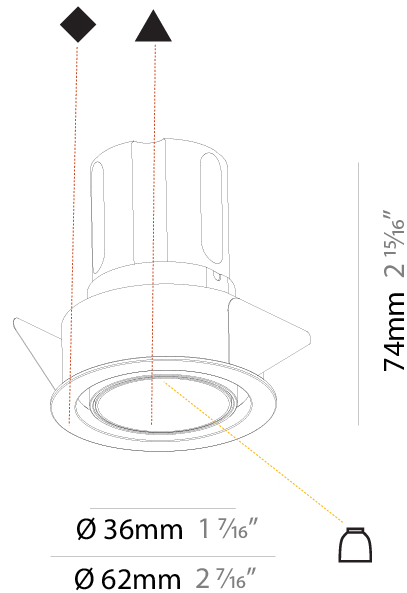

GENERAL

Series: Invader Standard
Subseries: Invader Adjustable
Partner: Prolicht
Division: Architectural
Installation: Recessed
Product Type: Downlight
Mounting Location: Ceiling
Light Distribution: Adjustable

PHYSICAL

Aperture Sizes - Downlights: 1"
Shape: Round
Diameter (mm): 62
Diameter (in): 2 7/16
Height (mm): 74
Height (in): 2 15/16
Min. Recessing Depth (mm): 150
Min. Recessing Depth (in): 5 7/8
Weight (kg): 0.138
Weight (lbs): 0.304
Fixture Finish: SSR / BKV / CWI / CRY / HAB / UFT / ITA / RUA / FTG / MYG / LOD / PUS / FRO / FUP / KIA / POP / BLS / SPG / MEY / GOH / CHC / COM / ABZ / JAG / OBR / MOS / ROR
Fixture Material: Aluminum
Cut-out Measurements: 57mm / 2 1/4"

ELECTRICAL

Lamp Type: LED (Zhaga Standard)
Input Wattage (W): 6.8
Total Output Wattage (W): 6.2
Dimming: Tri-Mode (Non-Dimming and Phase Dimming (120Vac only) and 0-10V Dimming)
Driver Included: No
Driver Location: Remote
Driver Type: Constant Current - 120 / 277Vac
Input Voltage (V): 120 - 277
Constant Current (MA): 250

LED

Number of LEDs: 1
Color Temperature (°K): 2700 / 3000 / 3500 / 4000
Max. Delivered Lumen (lm): 605 / 633 / 660 / 669
CRI: >90 CRI
Lamp Life (hrs): 50000

OPTICAL

Reflector°: 40 / 50
Adjustability: Rotational 180°; Tilt 30°

RATINGS AND CERTIFICATIONS

Certified By: Certified for North American Standards
IP rating: IP20