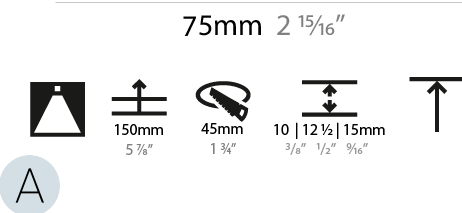

PHYSICAL

Aperture Sizes - Downlights: 1"
Shape: Round
Diameter (mm): 39
Diameter (in): 1 ⁹/₁₆
Height (mm): 72
Height (in): 2 ¹³/₁₆
Ceiling Thickness (mm): 10 / 12 / 15
Ceiling Thickness (in): 3/8 or 1/2 or 9/16
Min. Recessing Depth (mm): 150
Min. Recessing Depth (in): 5 ⁷/₈
Weight (kg): 0.129
Weight (lbs): 0.28
Fixture Finish: SSR / BKV / CWI / CRY / HAB / UFT / ITA / RUA / FTG / MYG / LOD / PUS / FRO / FUP / KIA / POP / BLS / SPG / MEY / GOH / CHC / COM / ABZ / JAG / OBR / MOS / ROR
Fixture Material: Aluminum
Cut-out Measurements: 45mm / 1 3/4"
Upon Request: Unique Sizes Unique Ceiling Thickness

ELECTRICAL

Lamp Type: LED (Zhaga Standard)
Input Wattage (W): 7.7
Total Output Wattage (W): 6.8
Dimming: Tri-Mode (Non-Dimming and Phase Dimming (120Vac only) and 0-10V Dimming)
Driver Included: No
Driver Location: Remote
Driver Type: Constant Current - 120 / 277Vac
Input Voltage (V): 120 - 277
Constant Current (MA): 250

LED

Number of LEDs: 1
Color Temperature (°K): 2700 / 3000 / 3500 / 4000
Max. Delivered Lumen (lm): 660 / 690 / 725 / 740
Nominal Lumen (lm): 734 / 762 / 801 / 817
CRI: >90 CRI
Lamp Life (hrs): 50000
Upon Request: RGB-W Tunable White Special Color Temperature

OPTICAL

Reflector: 33 / 47 / 65
Upon Request: Special Beam Angles

RATINGS AND CERTIFICATIONS

Certified By: Certified for North American Standards
IP rating: IP20