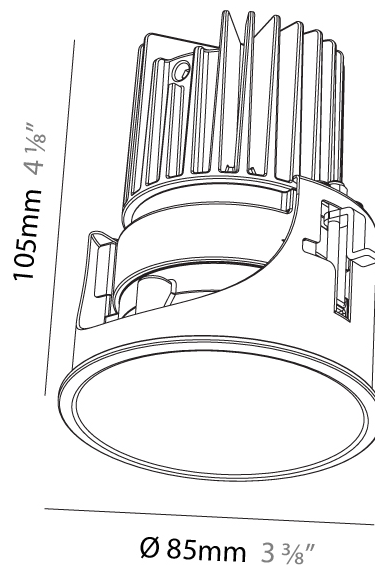

PHYSICAL

Aperture Sizes - Downlights: 3"
Shape: Round
Diameter (mm): 85
Diameter (in): 3 3/8"
Height (mm): 105
Height (in): 4 1/8"
Ceiling Thickness (mm): 5 - 30
Ceiling Thickness (in): 3/16 - 1 3/16
Min. Recessing Depth (mm): 110
Min. Recessing Depth (in): 4 5/16"
Weight (kg): 0.322
Weight (lbs): 0.71
Installation Requirement: Non-insulated Ceiling only
Fixture Finish: SSR / BKV / CWI / CRY / HAB / UFT / ITA / RUA / FTG / MYG / LOD / PUS / FRO / FUP / KIA / POP / BLS / SPG / MEY / GOH / CHC / COM / ABZ / JAG / OBR / MOS / ROR
Fixture Material: Aluminum Die Cast
Cut-out Measurements: D = 80mm / 3 1/8"

ELECTRICAL

Lamp Type: LED (Zhaga Standard)
Input Wattage (W): 14.3
Total Output Wattage (W): 13
Dimming: Tri-Mode (Non-Dimming and Phase Dimming (120Vac only) and 0-10V Dimming)
Driver Included: No
Driver Location: Recessed Housing
Driver Type: Constant current - Universal
Driver Class: Class 2
Housing: See components
Input Voltage (V): 120 - 277
Constant Current (MA): 350

LED

Number of LEDs: 1
Color Temperature (°K): 2700 / 3000 / 3500 / 4000
Max. Delivered Lumen (lm): 880 / 920 / 960 / 990
Nominal Lumen (lm): 1304 / 1352 / 1421 / 1450
CRI: >90 CRI
Lamp Life (hrs): 50000

OPTICAL

Reflector°: 20 / 42 / 60
Adjustability: Fixed

RATINGS AND CERTIFICATIONS

Certified By: Certified for North American Standards
IP rating: IP65