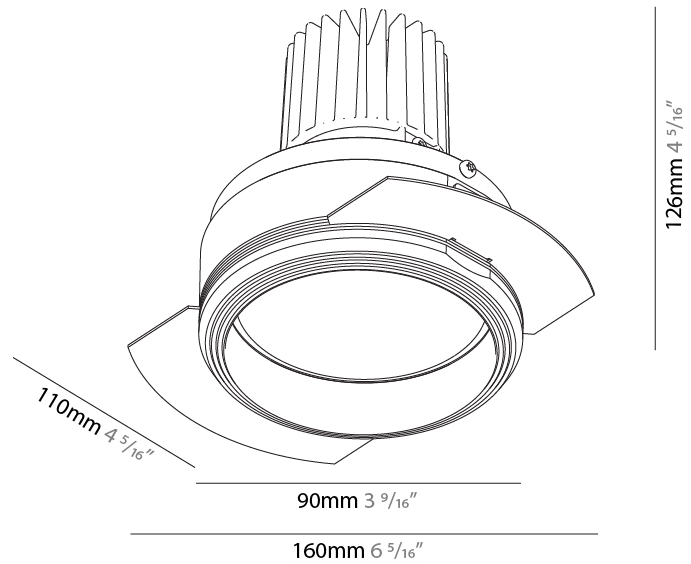

1. To build a product code in our configurator select the specify button on the base model # product page
2. To build a manual product code on this datasheet choose from the options listed below in blue font and add the suffix to the base model #

GENERAL

Series: Invader Standard
Subseries: Invader Adjustable
Partner: Prolicht
Division: Architectural
Installation: Trimless
Product Type: Downlight
Mounting Location: Ceiling
Light Distribution: Adjustable

PHYSICAL

Aperture Sizes - Downlights: 3"
Shape: Round
Diameter (mm): 90
Diameter (in): 3 9/16
Height (mm): 126
Height (in): 4 5/16
Ceiling Thickness (mm): 10 / 12.5 / 15
Ceiling Thickness (in): 3/8 or 1/2 or 9/16
Min. Recessing Depth (mm): 150
Min. Recessing Depth (in): 5 7/8
Weight (kg): 0.673
Weight (lbs): 1.48
Fixture Finish: SSR / BKV / CWI / CRY / HAB / UFT / ITA / RUA / FTG / MYG / LOD / PUS / FRO / FUP / KIA / POP / BLS / SPG / MEY / GOH / CHC / COM / ABZ / JAG / OBR / MOS / ROR
Fixture Material: Aluminum

ELECTRICAL

Lamp Type: LED
Input Wattage (W): 14.3
Total Output Wattage (W): 13
Dimming: Non-Dimmable
Input Voltage (V): 120
Constant Current (MA): 350

LED

Number of LEDs: 1
Color Temperature (°K): 2700 / 3000 / 3500 / 4000
Max. Delivered Lumen (lm): 870 / 910 / 951 / 970
CRI: >90 CRI

OPTICAL

Reflector°: 20 / 40 / 60
Adjustability: Rotational 180°; Tilt 30°

RATINGS AND CERTIFICATIONS

Certified By: CSA Certified to UL and CSA Standards
IP rating: IP20