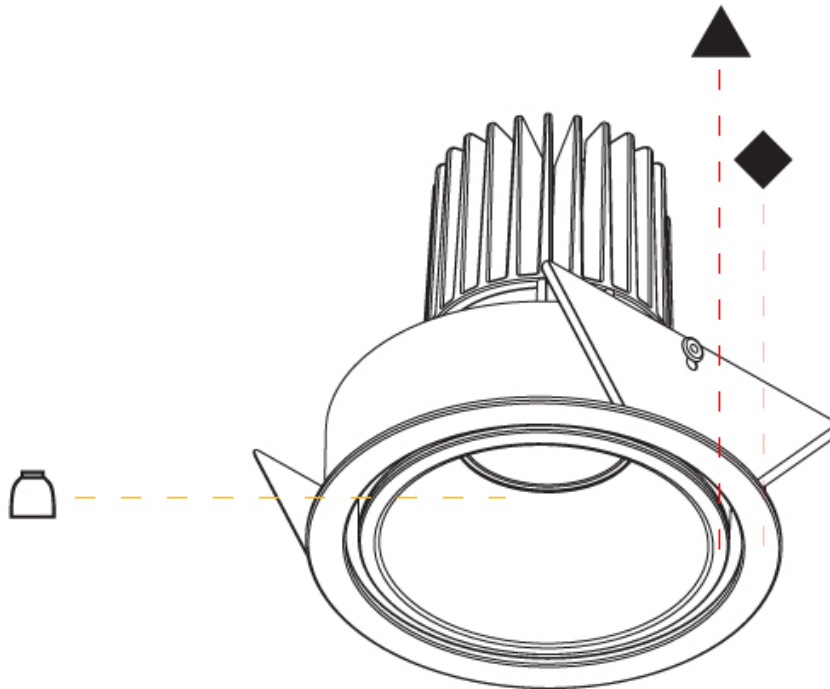

INVADER ADJUSTABLE RECESSED

A35601-

PROJECT	_____
TYPE	_____
SPECIFIER	_____
QUANTITY	_____
DATE	_____

A