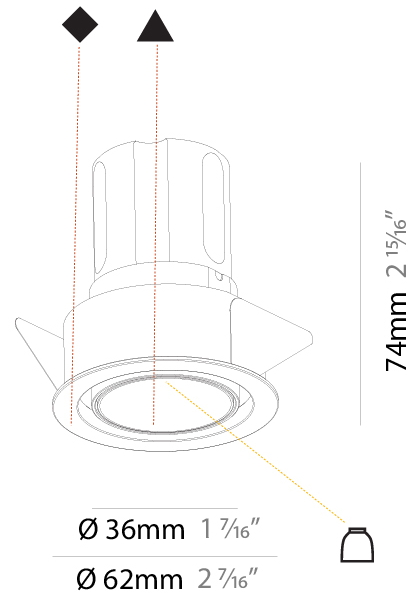

PROJECT	_____
TYPE	_____
SPECIFIER	_____
QUANTITY	_____
DATE	_____

INVADER ADJUSTABLE RECESSED

A37962- : A37962-25-19-33

base number

1. To build a product code in our configurator select the specify button on the base model # product page
2. To build a manual product code on this datasheet choose from the options listed below in blue font and add the suffix to the base model #

GENERAL

Series: Invader Standard
Subseries: Invader Adjustable
Partner: Prolicht
Division: Architectural
Installation: Recessed
Product Type: Downlight
Mounting Location: Ceiling
Light Distribution: Adjustable / Downlight

PHYSICAL

Shape: Round
Diameter (mm): 62
Diameter (in): 2 7/16
Height (mm): 74
Height (in): 2 15/16
Min. Recessing Depth (mm): 150
Min. Recessing Depth (in): 5 7/8
Weight (kg): .138
Weight (lbs): .304

ELECTRICAL

Lamp Type: LED (Zhaga Standard)
Max. Wattage Per Lamp (W): 6.5W
Dimming: Tri-Mode (Non-Dimming and Phase Dimming (120Vac only) and 0-10V Dimming)
Driver Included: No
Driver Location: Remote
Driver Type: Constant Current - 120 / 277Vac
Constant Current (MA): 250mA

LED

Number of LEDs: 1
Color Temperature (°K): 3000
Max. Delivered Lumen (lm): 633
CRI: >90 CRI
Lamp Life (hrs): 50000

OPTICAL

Reflector°: 33
Adjustability: Rotational 180°; Tilt 30°

RATINGS AND CERTIFICATIONS

Certified By: Certified for North American Standards
IP rating: IP20