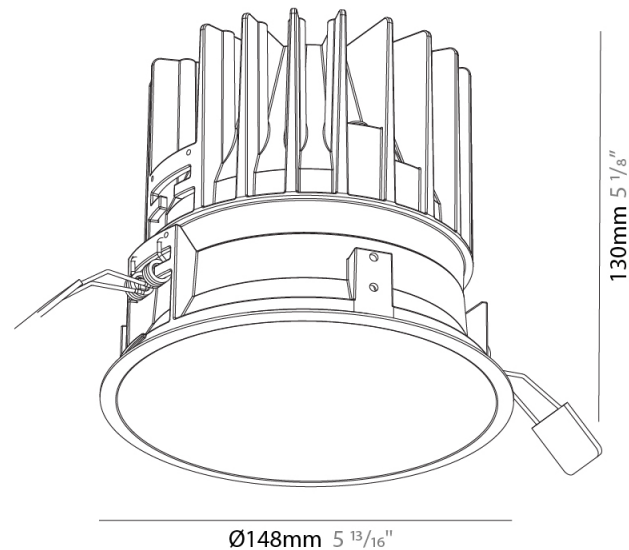

PROJECT	
TYPE	
SPECIFIER	
QUANTITY	
DATE	

INVADER STANDARD RECESSED

A37946- : A37946-30K-03-40

base number

1. To build a product code in our configurator select the specify button on the base model # product page
2. To build a manual product code on this datasheet choose from the options listed below in blue font and add the suffix to the base model #

GENERAL

Series: Invader Standard
Partner: Prolicht
Division: Architectural
Installation: Recessed
Product Type: Downlight
Mounting Location: Ceiling
Light Distribution: Downlight

PHYSICAL

Shape: Round
Diameter (mm): 148
Diameter (in): 5 ¹³/₁₆
Height (mm): 130
Height (in): 5 ¹/₈
Min. Recessing Depth (mm): 140mm
Fixture Material: Aluminum Die Cast
Cut-out Measurements: 142mm / 5 9/16"

ELECTRICAL

Lamp Type: LED (Zhaga Standard)
Input Wattage (W): 28.6
Total Output Wattage (W): 26
Dimming: Tri-Mode (Non-Dimming and Phase Dimming (120Vac only) and 0-10V Dimming)
Driver Included: No
Housing: Housing to be ordered seperately
Input Voltage (V): 120 - 277
Constant Current (MA): 700mA

LED

Number of LEDs: 1
Color Temperature (°K): 3000
Max. Delivered Lumen (lm): 2270
CRI: >90 CRI
Lamp Life (hrs): 50000

OPTICAL

Reflector°: 40

RATINGS AND CERTIFICATIONS

Certified By: Certified for North American Standards
IP rating: IP20