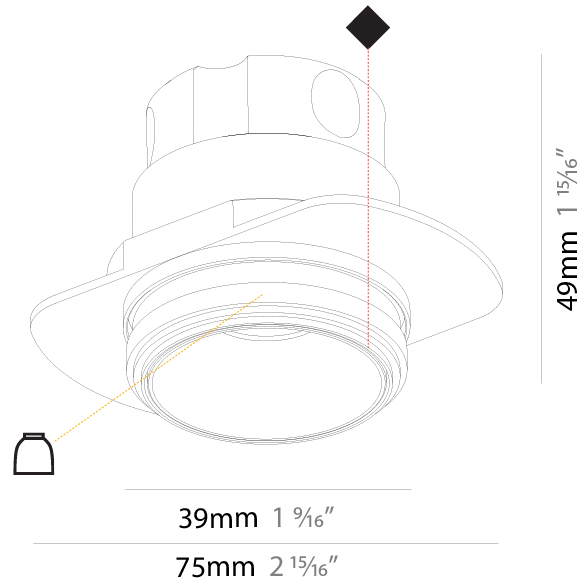

Series: Invader Standard
Partner: Prolicht
Division: Architectural
Installation: Trimless
Product Type: Downlight
Mounting Location: Ceiling
Light Distribution: Downlight

PHYSICAL

Aperture Sizes - Downlights: 1"
Shape: Round
Diameter (mm): 39
Diameter (in): 1 9/16
Height (mm): 49
Height (in): 1 15/16
Ceiling Thickness (mm): 10 / 12.5 / 15 / 25
Ceiling Thickness (in): 3/8 or 1/2 or 9/16
Min. Recessing Depth (mm): 65
Min. Recessing Depth (in): 2 5/8
Weight (kg): 0.106
Weight (lbs): 0.23
Fixture Finish: SSR / BKV / CWI / CRY / HAB / UFT / ITA / RUA / FTG / MYG / LOD / PUS / FRO / FUP / KIA / POP / BLS / SPG / MEY / GOH / CHC / COM / ABZ / JAG / OBR / MOS / ROR
Fixture Material: Aluminum
Cut-out Measurements: 45mm / 1 3/4"
Upon Request: Unique Sizes Unique Ceiling Thickness

ELECTRICAL

Lamp Type: LED (Zhaga Standard)
Input Wattage (W): 2.2
Total Output Wattage (W): 2
Dimming: 0-10V Dimming / Phase Dimming (120Vac Only)
Driver Included: No
Driver Location: Remote
Driver Type: Constant Current - 120 / 277Vac
Input Voltage (V): 120 - 277
Constant Current (MA): 700

LED

Number of LEDs: 1
Color Temperature (°K): 2700 / 3000 / 3500 / 4000
Max. Delivered Lumen (lm): 160 / 170 / 176 / 180
CRI: >90 CRI
Lamp Life (hrs): 50000
Upon Request: RGB-W Tunable White Special Color Temperature

OPTICAL

Reflector°: 12 / 20 / 35
Upon Request: Special Beam Angles

RATINGS AND CERTIFICATIONS

Certified By: Certified for North American Standards
IP rating: IP20