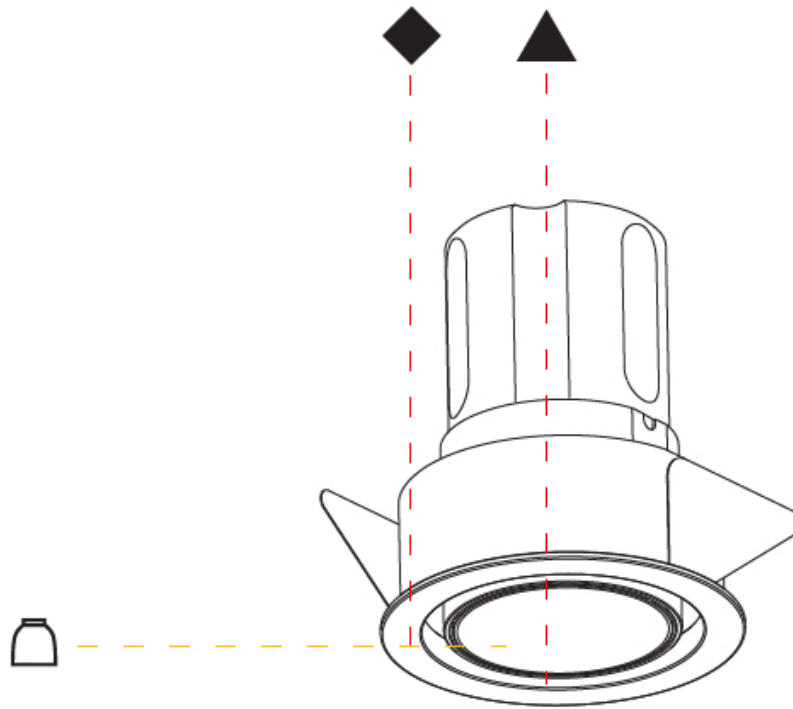

INVADER ADJUSTABLE RECESSED

A37962- : A37962-25-19-33

PROJECT	_____
TYPE	_____
SPECIFIER	_____
QUANTITY	_____
DATE	_____

A