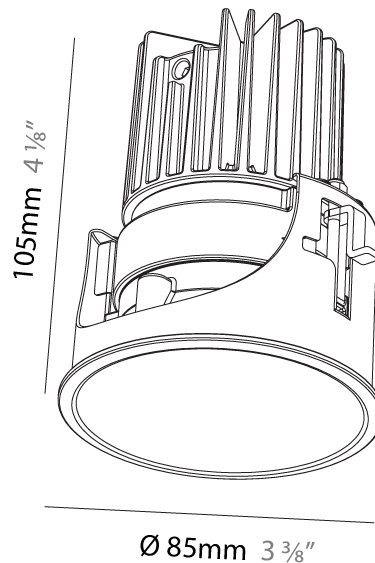

GENERAL

Series: Invader Standard
Subseries: Invader Standard
Partner: Prolicht
Division: Architectural
Installation: Recessed
Product Type: Downlight
Mounting Location: Ceiling
Light Distribution: Downlight

PHYSICAL

Aperture Sizes - Downlights: 3"
Shape: Round
Diameter (mm): 85
Diameter (in): 3 3/8"
Height (mm): 105
Height (in): 4 1/8"
Ceiling Thickness (mm): 5 - 30
Min. Recessing Depth (mm): 110
Min. Recessing Depth (in): 4 5/16"
Weight (kg): 0.322
Weight (lbs): 0.71
Fixture Finish: SSR / BKV / CWI / CRY / HAB / UFT / ITA / RUA / FTG / MYG / LOD / PUS / FRO / FUP / KIA / POP / BLS / SPG / MEY / GOH / CHC / COM / ABZ / JAG / OBR / MOS / ROR
Fixture Material: Aluminum
Cut-out Measurements: Dia: 80mm 3 1/8"

ELECTRICAL

Lamp Type: LED (Zhaga Standard)
Input Wattage (W): 14.3
Total Output Wattage (W): 13
Dimming: Tri-Mode (Non-Dimming and Phase Dimming (120Vac only) and 0-10V Dimming)
Driver Included: No
Driver Location: Recessed Housing
Driver Type: Constant Current - Universal
Housing: See components
Input Voltage (V): 120 - 277
Constant Current (MA): 350

LED

Number of LEDs: 1
Color Temperature (°K): 2700 / 3000 / 3500 / 4000
Max. Delivered Lumen (lm): 870 / 910 / 951 / 970
Nominal Lumen (lm): 1304 / 1352 / 1421 / 1450
CRI: >90 CRI
Lamp Life (hrs): 50000

OPTICAL

Reflector°: 20 / 40 / 60

RATINGS AND CERTIFICATIONS

Certified By: Certified for North American Standards
IP rating: IP20