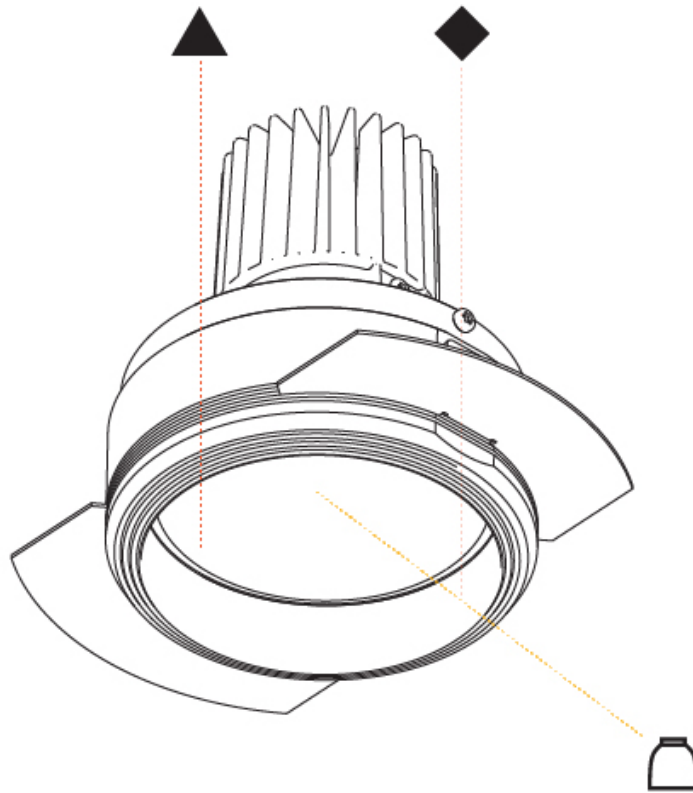

INVADER ADJUSTABLE TRIMLESS

A35525-

PROJECT	_____
TYPE	_____
SPECIFIER	_____
QUANTITY	_____
DATE	_____