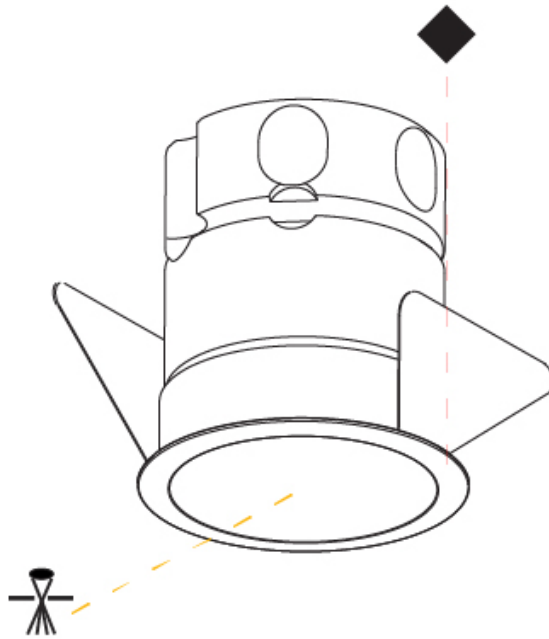

INVADER STANDARD RECESSED

A37952-

PROJECT

TYPE

SPECIFIER

QUANTITY

DATE

A