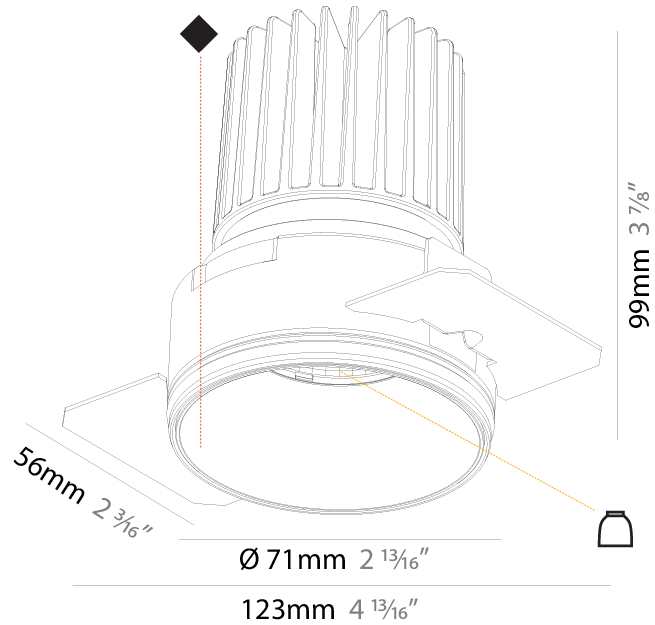

ELECTRICAL

Lamp Type: LED (Zhaga Standard)
Input Wattage (W): 13.3
Total Output Wattage (W): 12
Dimming: Tri-Mode (Non-Dimming and Phase Dimming (120Vac only) and 0-10V Dimming)
Driver Included: No
Driver Location: Recessed Housing
Driver Type: Constant Current - Universal
Driver Class: Class 2
Housing: See components
Input Voltage (V): 120 - 277
Constant Current (MA): 350

LED

Number of LEDs: 1
Color Temperature (°K): 2700 / 3000 / 3500 / 4000
Max. Delivered Lumen (lm): 890 / 920 / 970 / 990
Nominal Lumen (lm): 1304 / 1352 / 1421 / 1450
CRI: >90 CRI
Lamp Life (hrs): 50000
Upon Request: RGB-W Tunable White Special Color Temperature

OPTICAL

Reflector°: 20 / 42 / 60
Adjustability: Fixed
Upon Request: Special Beam Angles

RATINGS AND CERTIFICATIONS

Certified By: Certified for North American Standards

JP rating: IP20
Zaneen Group Inc. © 2026, T 1800-388-3382, F 416-247-9319, www.zaneen.com