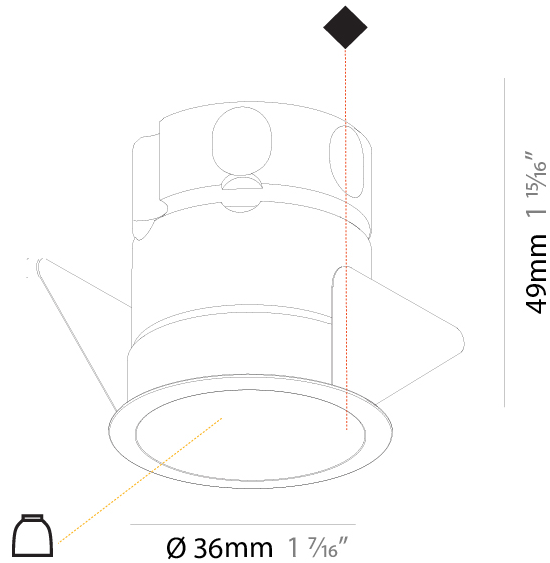

GENERAL

Series: Invader Standard
Partner: Prolicht
Division: Architectural
Installation: Recessed
Product Type: Downlight
Mounting Location: Ceiling
Light Distribution: Downlight

PHYSICAL

Aperture Sizes - Downlights: 1"
Shape: Round
Diameter (mm): 45
Diameter (in): 1 3/4
Height (mm): 49
Height (in): 1 15/16
Ceiling Thickness (mm): 10 / 12.5 / 15
Ceiling Thickness (in): 3/8 or 1/2 or 9/16
Min. Recessing Depth (mm): 150
Min. Recessing Depth (in): 5 7/8
Weight (kg): 0.084
Weight (lbs): 0.185
Fixture Finish: SSR / BKV / CWI / CRY / HAB / UFT / ITA / RUA / FTG / MYG / LOD / PUS / FRO / FUP / KIA / POP / BLS / SPG / MEY / GOH / CHC / COM / ABZ / JAG / OBR / MOS / ROR
Fixture Material: Aluminum
Cut-out Measurements: Dia: 41mm / 1 5/8"

ELECTRICAL

Lamp Type: LED (Zhaga Standard)
Input Wattage (W): 2.2
Total Output Wattage (W): 2
Dimming: Non-Dimmable
Driver Included: No
Driver Location: Remote
Driver Type: Constant Current - 120 / 277Vac
Driver Class: Class 2
Input Voltage (V): 120 - 277
Constant Current (MA): 700
Upon Request: 0-10Vdc dimming / Phase dimming 120Vac

LED

Number of LEDs: 1
Color Temperature (°K): 2700 / 3000 / 3500 / 4000
Max. Delivered Lumen (lm): 160 / 170 / 176 / 180
Nominal Lumen (lm): 160 / 170 / 176 / 180
CRI: >90 CRI
Lamp Life (hrs): 50000

OPTICAL

Reflector°: 12 / 20 / 35

RATINGS AND CERTIFICATIONS

Certified By: Certified for North American Standards
IP rating: IP20