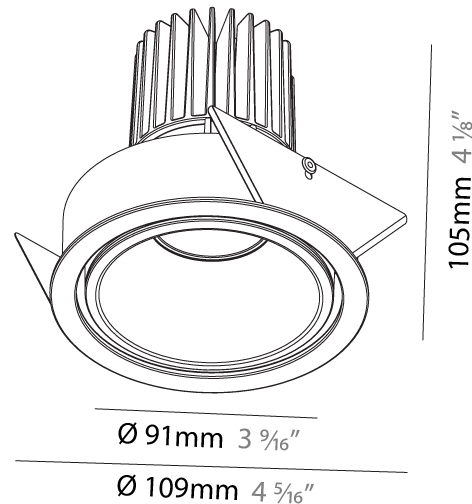

1. To build a product code in our configurator select the specify button on the base model # product page
2. To build a manual product code on this datasheet choose from the options listed below in blue font and add the suffix to the base model #

GENERAL

Series: Invader Standard
Subseries: Invader Adjustable
Partner: Prolicht
Division: Architectural
Installation: Recessed
Product Type: Downlight
Mounting Location: Ceiling
Light Distribution: Adjustable / Downlight

PHYSICAL

Aperture Sizes - Downlights: 2"
Shape: Round
Diameter (mm): 109
Diameter (in): 4 ⁵/₁₆
Height (mm): 105
Height (in): 4 ¹/₈
Min. Recessing Depth (mm): 120
Min. Recessing Depth (in): 4 ³/₄
Weight (kg): 0.421
Weight (lbs): 0.93
Fixture Finish: [SSR / BKV / CWI / CRY / HAB / UFT / ITA / RUA / FTG / MYG / LOD / PUS / FRO / FUP / KIA / POP / BLS / SPG / MEY / GOH / CHC / COM / ABZ / JAG / OBR / MOS / ROR](#)
Fixture Material: Aluminum
Cut-out Measurements: 104mm / 4 1/8"

ELECTRICAL

Lamp Type: LED
Input Wattage (W): 16.5
Total Output Wattage (W): 15
Dimming: Dali Dimming
Driver Included: No
Driver Location: Recessed Housing
Input Voltage (V): 120
Constant Current (MA): 350

LED

Number of LEDs: 1
Max. Delivered Lumen (lm): 760
Nominal Lumen (lm): 1140
CRI: >90 CRI
Lamp Life (hrs): 50000

OPTICAL

Reflector: [20 / 40 / 60](#)
Adjustability: Rotational 180°; Tilt 30°

RATINGS AND CERTIFICATIONS

Certified By: CSA Certified to UL and CSA Standards
IP rating: IP20