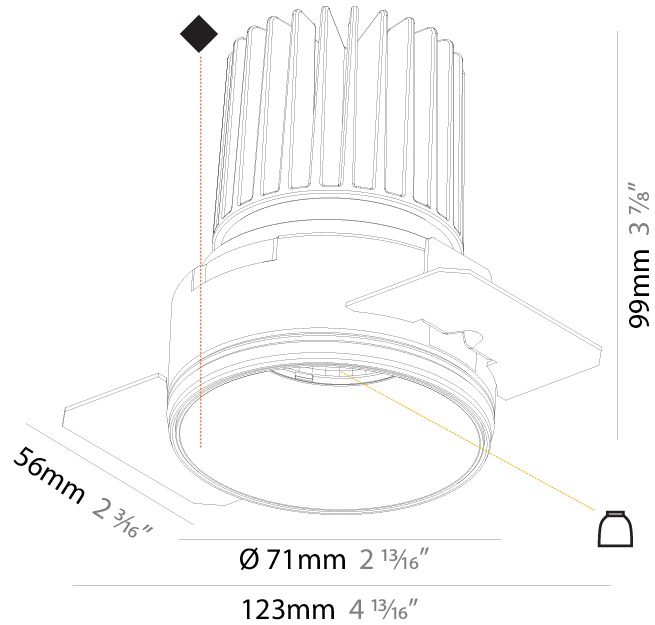

PHYSICAL

Aperture Sizes - Downlights: 2"
Shape: Round
Diameter (mm): 71
Diameter (in): 2 13/16
Height (mm): 99
Height (in): 3 7/8
Ceiling Thickness (mm): 10 / 12.5 / 15
Ceiling Thickness (in): 3/8 or 1/2 or 9/16
Min. Recessing Depth (mm): 115
Min. Recessing Depth (in): 4 1/2
Weight (kg): 0.359
Weight (lbs): 0.79
Installation Requirement: Ceiling Thickness: 10mm / 12mm / 15mm
Fixture Finish: SSR / BKV / CWI / CRY / HAB / UFT / ITA / RUA / FTG / MYG / LOD / PUS / FRO / FUP / KIA / POP / BLS / SPG / MEY / GOH / CHC / COM / ABZ / JAG / OBR / MOS / ROR
Fixture Material: Aluminum
Cut-out Measurements: 79mm / 3 1/8"
Upon Request: Unique Sizes Unique Ceiling Thickness

ELECTRICAL

Lamp Type: LED (Zhaga Standard)
Total Output Wattage (W): 14.7
Dimming: Dali Dimming
Driver Location: Recessed Housing
Driver Type: Constant Current - 120Vac
Housing: See Components
Input Voltage (V): 120
Constant Current (MA): 350

LED

Number of LEDs: 1
Color Temperature (°K): Warm Dim
Max. Delivered Lumen (lm): 770
CRI: >90 CRI
Lamp Life (hrs): 50000
Upon Request: RGB-W Tunable White Special Color Temperature

OPTICAL

Reflector°: 20 / 40 / 60
Upon Request: Special Beam Angles

RATINGS AND CERTIFICATIONS

Certified By: Certified for North American Standards
IP rating: IP20