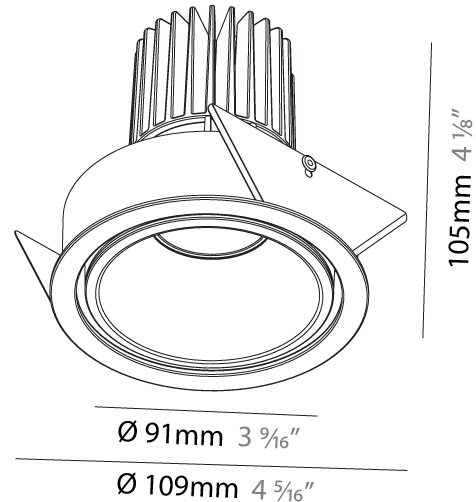

GENERAL

Series: Invader Standard
Subseries: Invader Adjustable
Partner: Prolicht
Division: Architectural
Installation: Recessed
Product Type: Downlight
Mounting Location: Ceiling
Light Distribution: Adjustable

PHYSICAL

Aperture Sizes - Downlights: 2"
Shape: Round
Diameter (mm): 109
Diameter (in): 4 ⁵/₁₆
Height (mm): 105
Height (in): 4 ¹/₈
Min. Recessing Depth (mm): 120
Min. Recessing Depth (in): 4 ³/₄
Weight (kg): 0.434
Weight (lbs): 0.96
Fixture Finish: SSR / BKV / CWI / CRY / HAB / UFT / ITA / RUA / FTG / MYG / LOD / PUS / FRO / FUP / KIA / POP / BLS / SPG / MEY / GOH / CHC / COM / ABZ / JAG / OBR / MOS / ROR
Fixture Material: Aluminum
Cut-out Measurements: 104mm / 4 1/8"

ELECTRICAL

Lamp Type: LED (Zhaga Standard)
Input Wattage (W): 14.3
Total Output Wattage (W): 13
Dimming: Tri-Mode (Non-Dimming and Phase Dimming (120Vac only) and 0-10V Dimming)
Driver Included: No
Driver Location: Recessed Housing
Driver Type: Constant Current - Universal
Housing: See components
Input Voltage (V): 120 - 277
Constant Current (MA): 350

LED

Number of LEDs: 1
Color Temperature (°K): 2700 / 3000 / 3500 / 4000
Max. Delivered Lumen (lm): 890 / 920 / 970 / 990
Nominal Lumen (lm): 1304 / 1352 / 1421 / 1450
CRI: >90 CRI
Lamp Life (hrs): 50000

OPTICAL

Reflector: 20 / 40 / 60
Adjustability: Rotational 180°; Tilt 30°

RATINGS AND CERTIFICATIONS

Certified By: Certified for North American Standards
IP rating: IP20