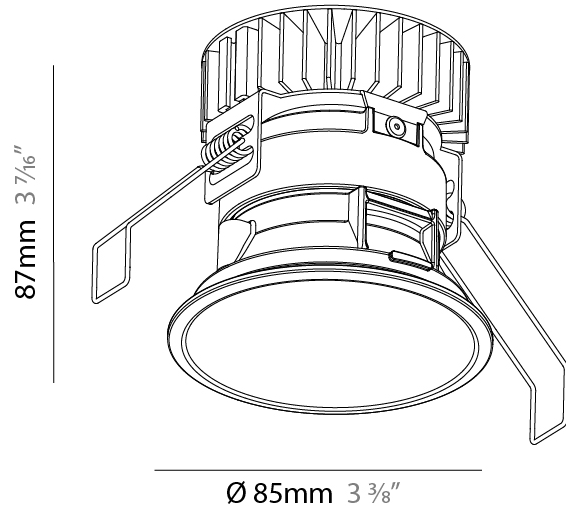

GENERAL

Series: Invader Standard
Partner: Prolicht
Division: Architectural
Installation: Recessed
Product Type: Downlight
Mounting Location: Ceiling
Light Distribution: Downlight

PHYSICAL

Aperture Sizes - Downlights: 3"
Shape: Round
Diameter (mm): 85
Diameter (in): 3 3/8"
Height (mm): 87
Height (in): 3 7/16"
Ceiling Thickness (mm): 10 / 12.5 / 15
Ceiling Thickness (in): 3/8 or 1/2 or 9/16
Min. Recessing Depth (mm): 90
Weight (kg): 0.233
Weight (lbs): 0.51
Fixture Material: Aluminum Die Cast
Cut-out Measurements: Dia: 80mm 3 1/8"

ELECTRICAL

Lamp Type: LED (Zhaga Standard)
Input Wattage (W): 9.9
Total Output Wattage (W): 9
Dimming: Tri-Mode (Non-Dimming and Phase Dimming (120Vac only) and 0-10V Dimming)
Driver Included: No
Driver Location: Recessed Housing
Driver Type: Constant Current - Universal
Housing: See components
Input Voltage (V): 120 - 277
Constant Current (MA): 250

LED

Number of LEDs: 1
Color Temperature (°K): 2700 / 3000 / 3500 / 4000
Max. Delivered Lumen (lm): 650 / 680 / 715 / 730
Nominal Lumen (lm): 960 / 995 / 1046 / 1067
CRI: >90 CRI
Lamp Life (hrs): 50000

OPTICAL

Reflector°: 20 / 40 / 60

RATINGS AND CERTIFICATIONS

Certified By: Certified for North American Standards
IP rating: IP20