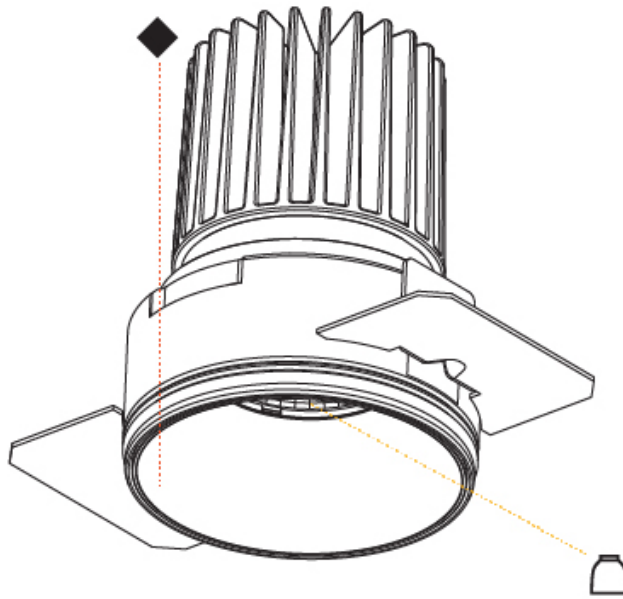

INVADER STANDARD TRIMLESS

A35826-

PROJECT	_____
TYPE	_____
SPECIFIER	_____
QUANTITY	_____
DATE	_____

A