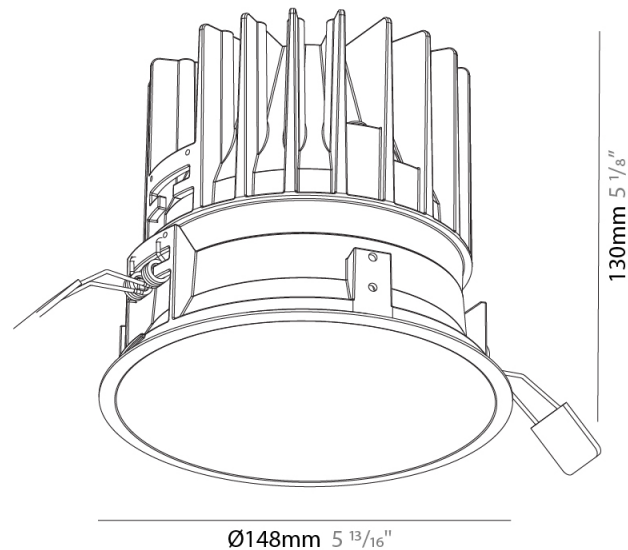

GENERAL

Series: Invader Standard
Partner: Prolicht
Division: Architectural
Installation: Recessed
Product Type: Downlight
Mounting Location: Ceiling
Light Distribution: Downlight

PHYSICAL

Aperture Sizes - Downlights: 5"
Shape: Round
Diameter (mm): 148
Diameter (in): 5 ¹³/₁₆
Height (mm): 130
Height (in): 5 ¹/₈
Ceiling Thickness (mm): 5 - 30
Ceiling Thickness (in): 1/16 - 1 3/16
Min. Recessing Depth (mm): 140
Min. Recessing Depth (in): 5 ¹/₂
Weight (kg): 0.9
Weight (lbs): 1.98
Fixture Finish: SSR / BKV / CWI / CRY / HAB / UFT / ITA / RUA / FTG / MYG / LOD / PUS / FRO / FUP / KIA / POP / BLS / SPG / MEY / GOH / CHC / COM / ABZ / JAG / OBR / MOS / ROR
Fixture Material: Aluminum Die Cast
Cut-out Measurements: 142mm / 5 9/16"

ELECTRICAL

Lamp Type: LED (Zhaga Standard)
Input Wattage (W): 28.6
Total Output Wattage (W): 26
Dimming: Tri-Mode (Non-Dimming and Phase Dimming (120Vac only) and 0-10V Dimming)
Driver Included: No
Driver Location: Recessed Housing
Driver Type: Constant Current - Universal
Housing: See components
Input Voltage (V): 120 - 277
Constant Current (MA): 700

LED

Number of LEDs: 1
Color Temperature (°K): 2700 / 3000 / 3500 / 4000
Max. Delivered Lumen (lm): 2210 / 2270 / 2391 / 2440
Nominal Lumen (lm): 3210 / 3290 / 3459
CRI: >90 CRI
Lamp Life (hrs): 50000

OPTICAL

Reflector°: 18 / 26 / 40

RATINGS AND CERTIFICATIONS

Certified By: Certified for North American Standards
IP rating: IP20